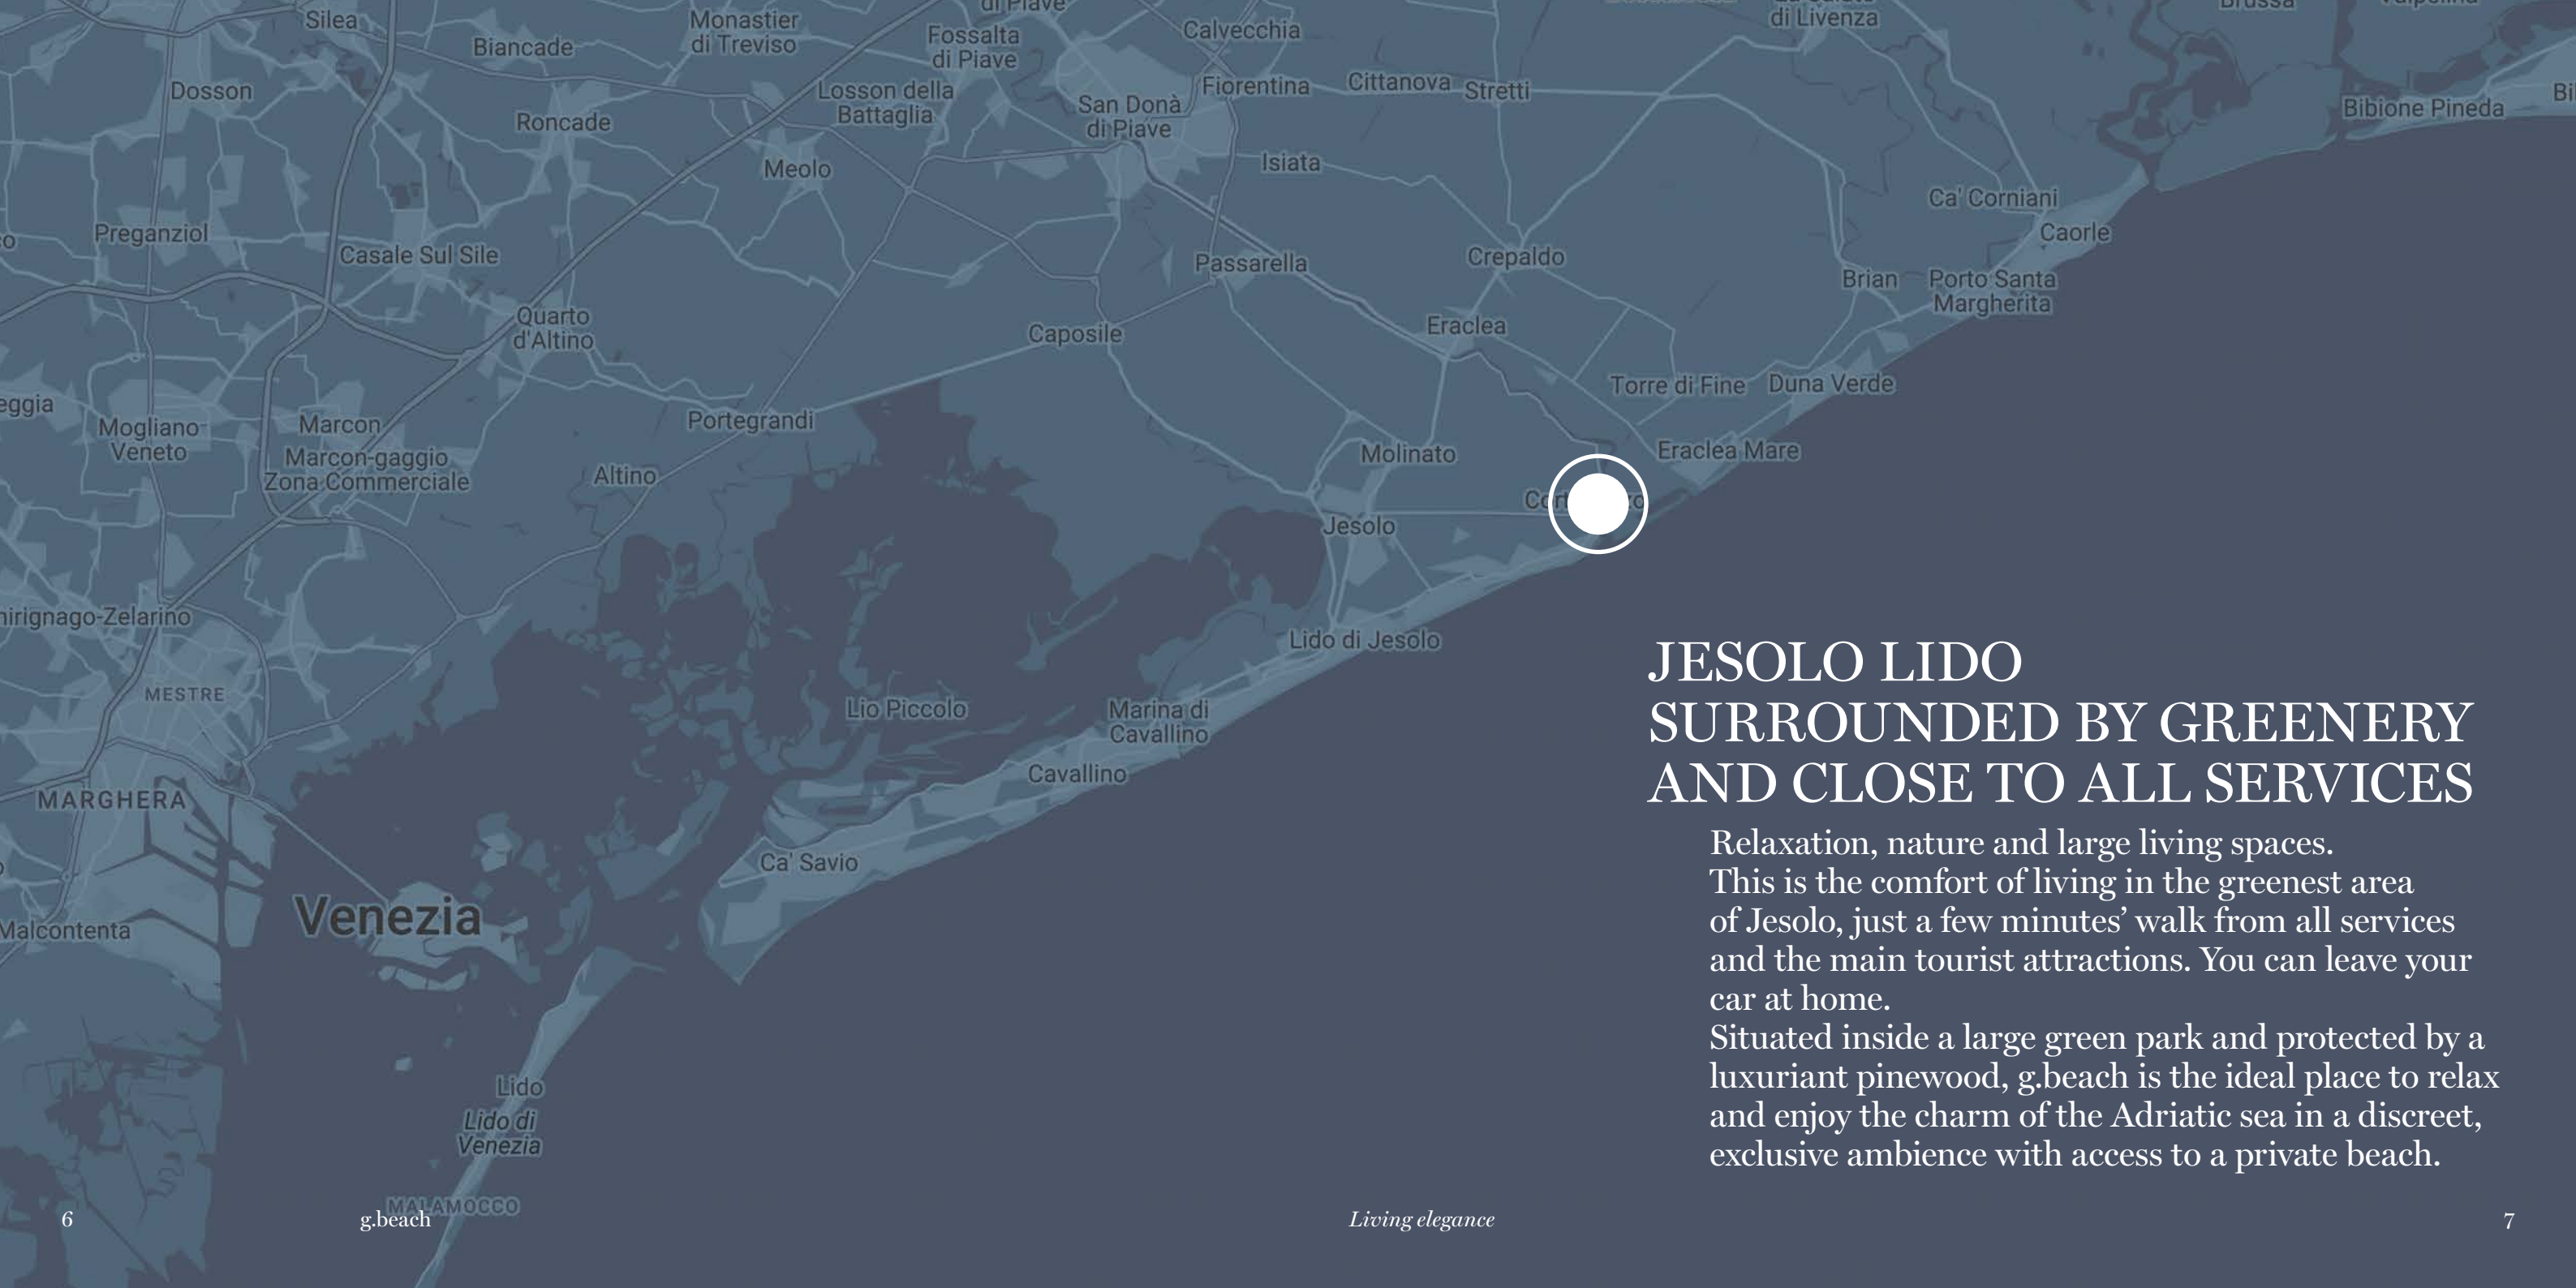

JESOLO LIDO SURROUNDED BY GREENERY AND CLOSE TO ALL SERVICES

Relaxation, nature and large living spaces.

This is the comfort of living in the greenest area of Jesolo, just a few minutes' walk from all services and the main tourist attractions. You can leave your car at home.

Situated inside a large green park and protected by a luxuriant pinewood, g.beach is the ideal place to relax and enjoy the charm of the Adriatic sea in a discreet, exclusive ambience with access to a private beach.